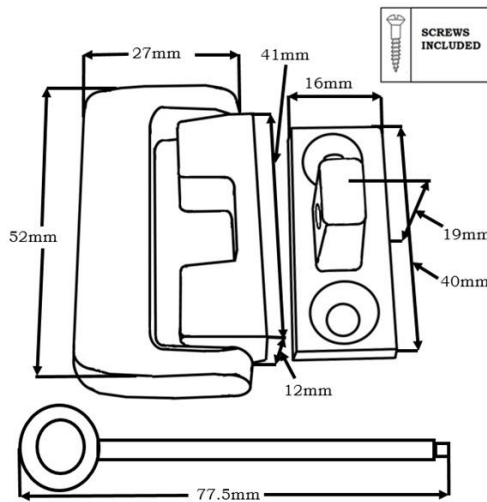

### Specification

**THD246**

Material : Zinc Alloy

Weight : 82 grams each Lock & Keep x 4 = 328 grams + 1 Key 15 grams = 343 grams

Lock Size : 52mm x 27mm x 12mm

Keep Size : 40mm x 16mm x 19mm

Sold as : A Set of 4 Locks & Keeps – 1 Key & Screws to suit each finish.

Screws : 4 Screws per Lock & Keep 25mm x 8, Flat Head, Pozi, Countersunk, Steel Wood Screws (28 in Total)

Individually Polly Bagged Sealed to separate each product.

Inner Box Quantity : 5 Packs per THD Large Box