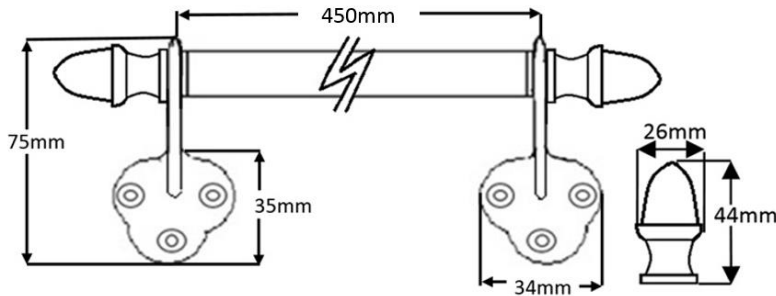

# Sash Lifts and Eyes

Traditional					
Hardware					
<b>DIRECT</b>					

### THD213A Victorian Sash Bar 450mm with Brass Acorn Ends

Finishes Available

## Specification

Material : Cast Brass  
 Weight : 648 grams inc screws  
 Size Between the Feet : 450mm  
 Overall Length : 538mm  
 Height of Product : 75mm  
 Size of the Feet : 34mm x 35mm  
 Sold as : Each  
 With Screws : 6 no. 3/4" x 4 E.B.  
 Steel Raised Countersunk  
 Slotted W/S  
 Inner Box Quantity : 2  
 Outer Box Quantity : 20

**THD213A**

Part No.	Description	Finish
THD213A/PB	Victorian Sash Bar with Brass Acorn Ends – 450mm	Polished Brass
THD213A/CP	Victorian Sash Bar with Brass Acorn Ends – 450mm	Chrome Plated
THD213A/SCP	Victorian Sash Bar with Brass Acorn Ends – 450mm	Satin Chrome Plated
THD213A/SNP	Victorian Sash Bar with Brass Acorn Ends – 450mm	Satin Nickel Plated
THD213A/AB	Victorian Sash Bar with Brass Acorn Ends – 450mm	Antique Brass