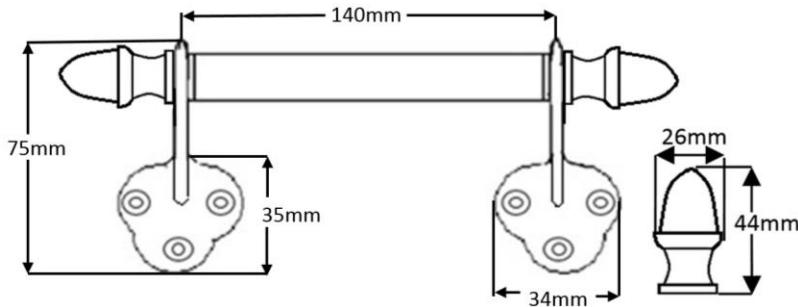

### THD202A Victorian Sash Bar 140mm with Brass Acorn Ends

Finishes Available

## Specification

Material : Cast Brass  
 Weight : 427 grams inc screws  
 Size Between the Feet : 140mm  
 Overall Length : 228mm  
 Height of Product : 75mm  
 Size of the Feet : 34mm x 35mm  
 Sold as : Each  
 With Screws : 6 no. 3/4" x 4 E.B.  
 Steel Raised Countersunk  
 Slotted W/S  
 Inner Box Quantity : 2  
 Outer Box Quantity : 20

**THD202A**

Part No.	Description	Finish
THD202A/PB	Victorian Sash Bar with Brass Acorn Ends – 140mm	Polished Brass
THD202A/CP	Victorian Sash Bar with Brass Acorn Ends – 140mm	Chrome Plated
THD202A/SCP	Victorian Sash Bar with Brass Acorn Ends – 140mm	Satin Chrome Plated
THD202A/SNP	Victorian Sash Bar with Brass Acorn Ends – 140mm	Satin Nickel Plated
THD202A/AB	Victorian Sash Bar with Brass Acorn Ends – 140mm	Antique Brass